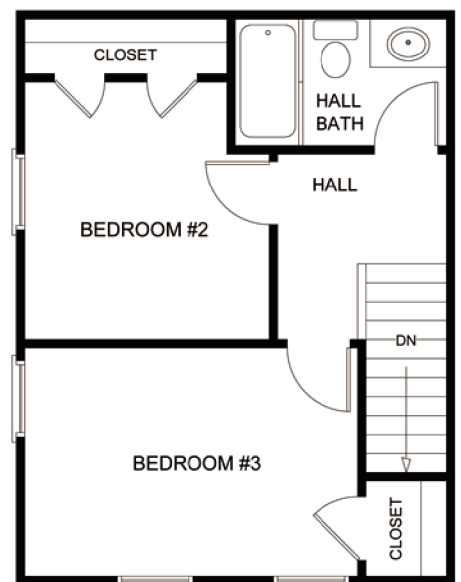

Model 303
1200 Square Feet

Alameda

October AT FAIR DOWNS the RESIDENCES

Marketed by
Lawson Residential Realty
757.499.6161
www.lawsonhomesva.com

First Floor

Second Floor

Third Floor

All information contained herein is based on the latest product information available at the time of printing. While all reasonable efforts have been made to provide accurate information, the builder maintains the right to improve upon the designs at any time. As a result, there are no guarantees or warranties of prices, plans, specifications or materials represented in this brochure. Illustrations are artists' interpretations only and are not meant to be an exact interpretation. Marketing material shall not be relied upon as a substitute for current information available from our authorized representative.