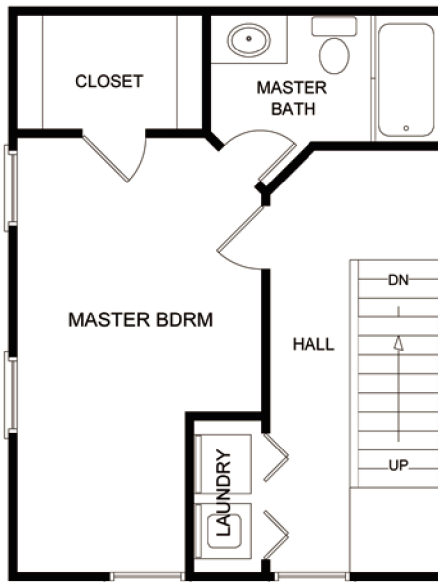

Model 303
1200 Square Feet

Alameda

October AT FAIR DOWNS the RESIDENCES

Marketed by
Lawson Residential Realty
757.499.6161
www.lawsonhomesva.com

First Floor

Second Floor

Third Floor

All information contained herein is based on the latest product information available at the time of printing. While all reasonable efforts have been made to provide accurate information, the builder maintains the right to improve upon the designs at any time. As a result, there are no guarantees or warranties of prices, plans, specifications or materials represented in this brochure. Illustrations are artists' interpretations only and are not meant to be an exact interpretation. Marketing material shall not be relied upon as a substitute for current information available from our authorized representative.