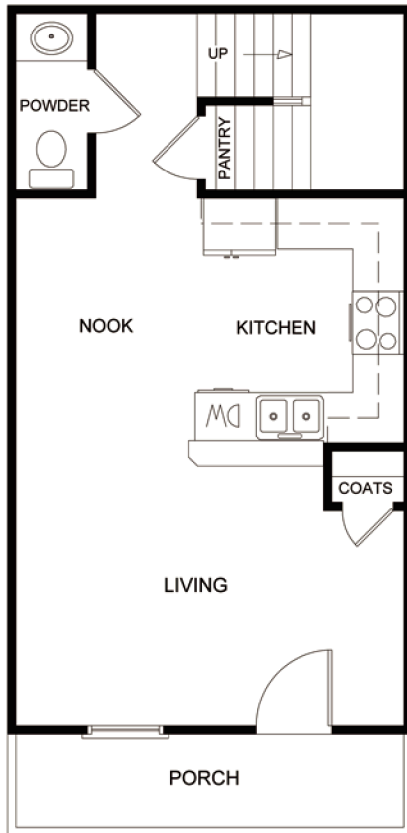

Model 301
1422 Square Feet

Sonoma

October AT FAIR DOWNS the RESIDENCES

LAWSON HOMES

Marketed by
Lawson Residential Realty
757.499.6161
www.lawsonhomesva.com

First Floor

Second Floor

Third Floor