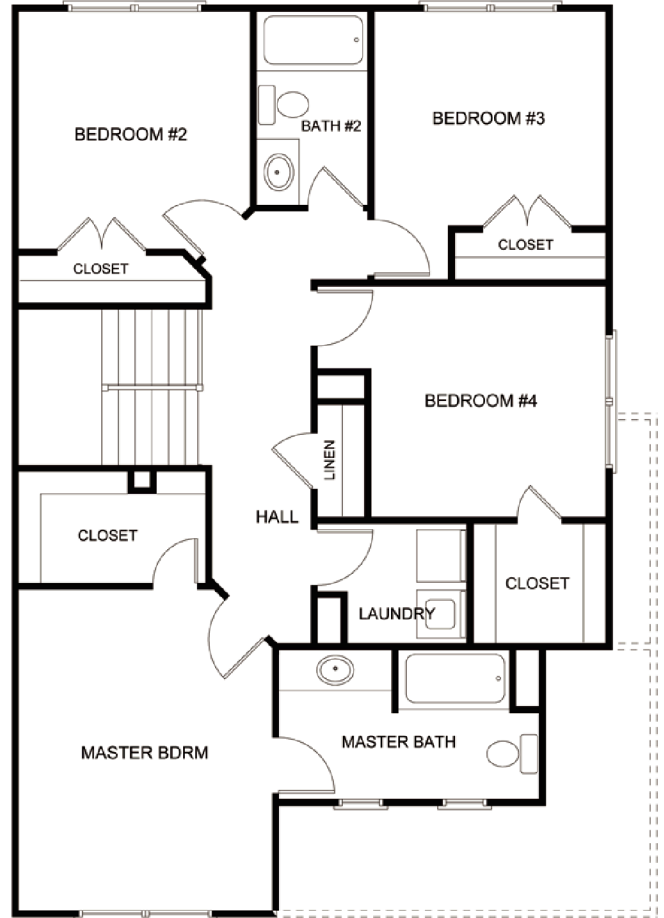

October AT FAIR DOWNS the HOMES

Model 204
1803 Square Feet

Fresno

First Floor

Second Floor

Marketed by Lawson Residential Realty 757.499.6161 www.lawsonhomesva.com

All information contained herein is based on the latest product information available at the time of printing. While all reasonable efforts have been made to provide accurate information, the builder maintains the right to improve upon the designs at any time. As a result, there are no guarantees or warranties of prices, plans, specifications or materials represented in this brochure. Illustrations are artists' interpretations only and are not meant to be an exact interpretation. Marketing material shall not be relied upon as a substitute for current information available from our authorized representative.