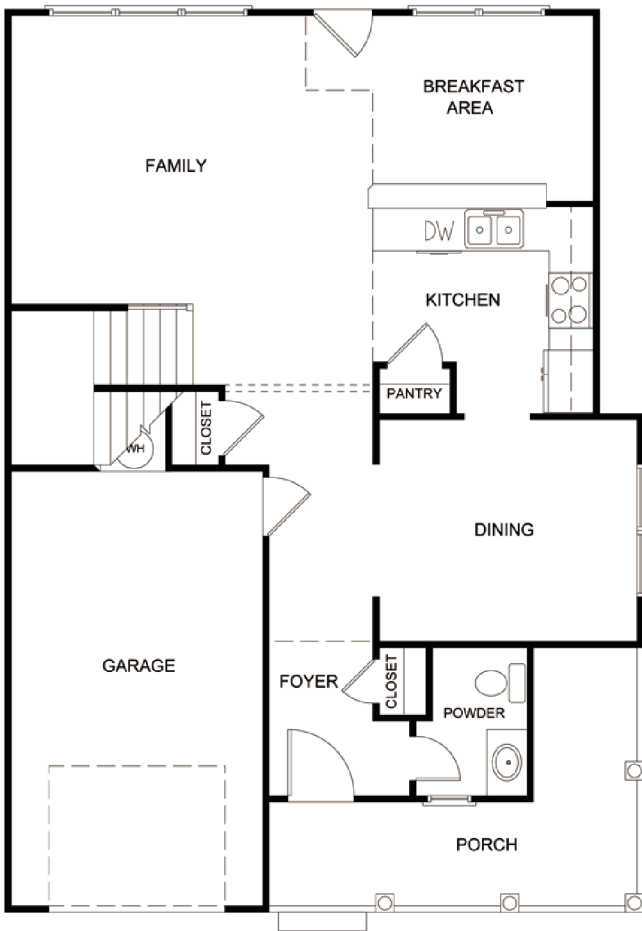

October AT FAIR DOWNS the HOMES

Model 204
1803 Square Feet

Fresno

First Floor

Second Floor

Marketed by Lawson Residential Realty 757.499.6161 www.lawsonhomesva.com

All information contained herein is based on the latest product information available at the time of printing. While all reasonable efforts have been made to provide accurate information, the builder maintains the right to improve upon the designs at any time. As a result, there are no guarantees or warranties of prices, plans, specifications or materials represented in this brochure. Illustrations are artists' interpretations only and are not meant to be an exact interpretation. Marketing material shall not be relied upon as a substitute for current information available from our authorized representative.