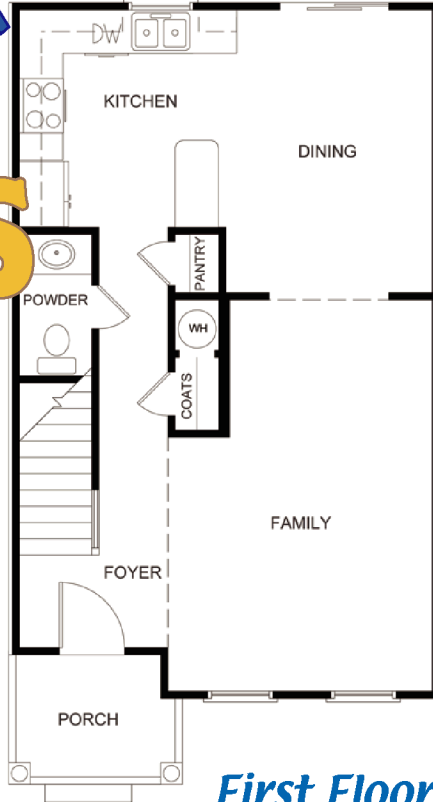

October AT FAIR DOWNS the TOWNES

Model 402
1252 Square Feet
Detached
Garage

Harvest Fair

Marketed by
Lawson Residential Realty
757.499.6161
www.lawsonhomesva.com

All information contained herein is based on the latest product information available at the time of printing. While all reasonable efforts have been made to provide accurate information, the builder maintains the right to improve upon the designs at any time. As a result, there are no guarantees or warranties of prices, plans, specifications or materials represented in this brochure. Illustrations are artists' interpretations only and are not meant to be an exact interpretation. Marketing material shall not be relied upon as a substitute for current information available from our authorized representative.