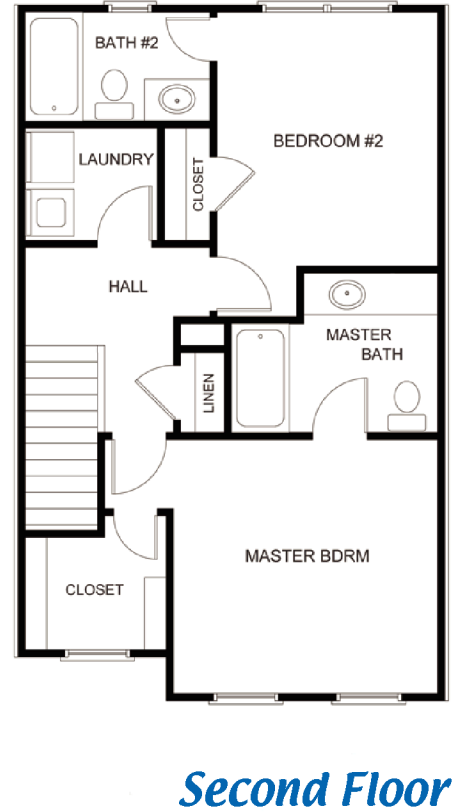

October AT FAIR DOWNS the TOWNES

Model 402
1252 Square Feet
Detached
Garage

Harvest Fair

Marketed by
Lawson Residential Realty
757.499.6161
www.lawsonhomesva.com

All information contained herein is based on the latest product information available at the time of printing. While all reasonable efforts have been made to provide accurate information, the builder maintains the right to improve upon the designs at any time. As a result, there are no guarantees or warranties of prices, plans, specifications or materials represented in this brochure. Illustrations are artists' interpretations only and are not meant to be an exact interpretation. Marketing material shall not be relied upon as a substitute for current information available from our authorized representative.